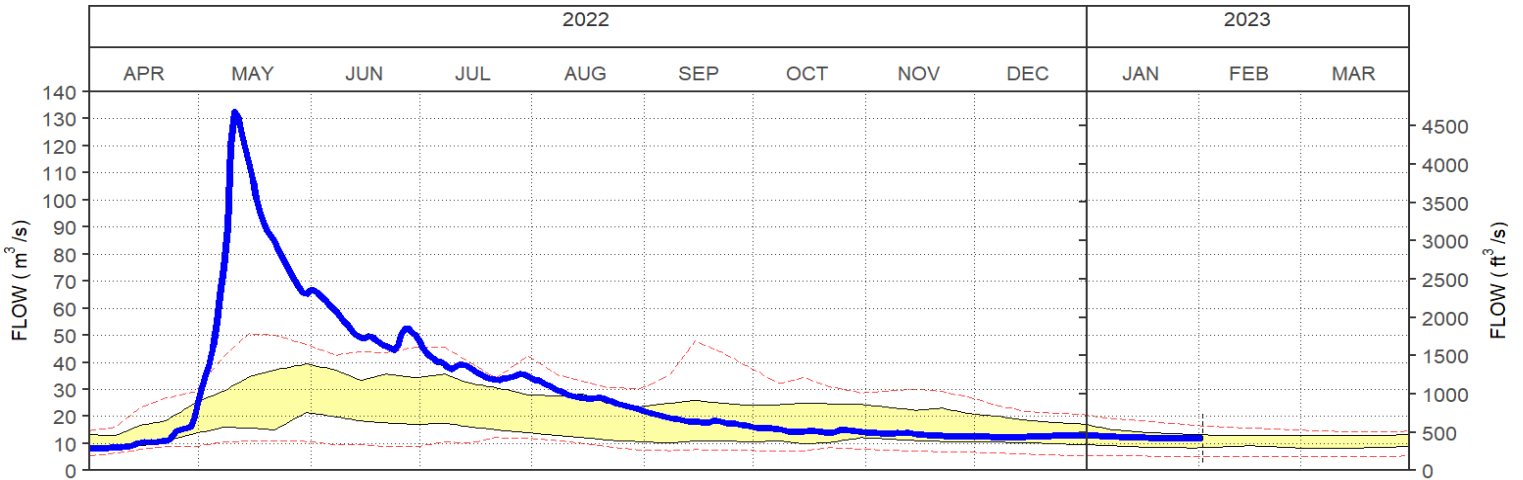

TROUTLAKE RIVER FLOW

CHUKUNI RIVER FLOW

CEDAR RIVER FLOW