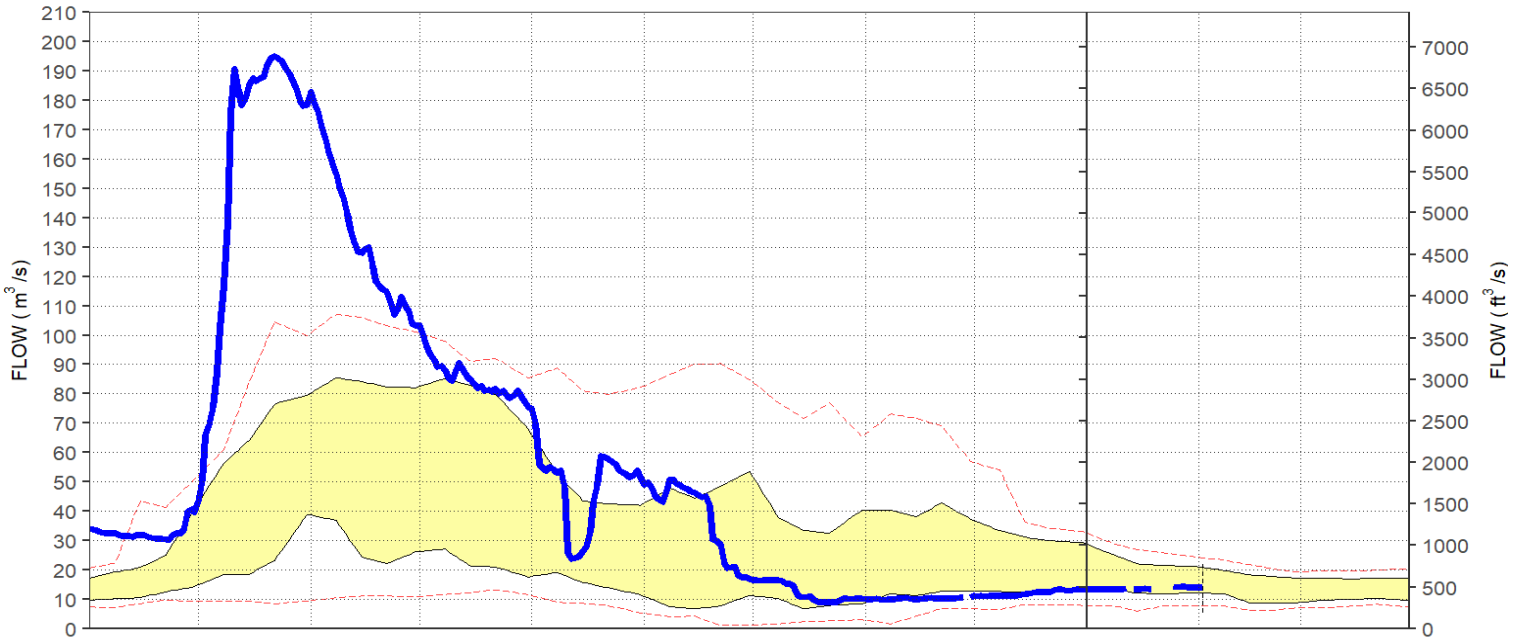

TROUTLAKE RIVER FLOW

CHUKUNI RIVER FLOW

CEDAR RIVER FLOW